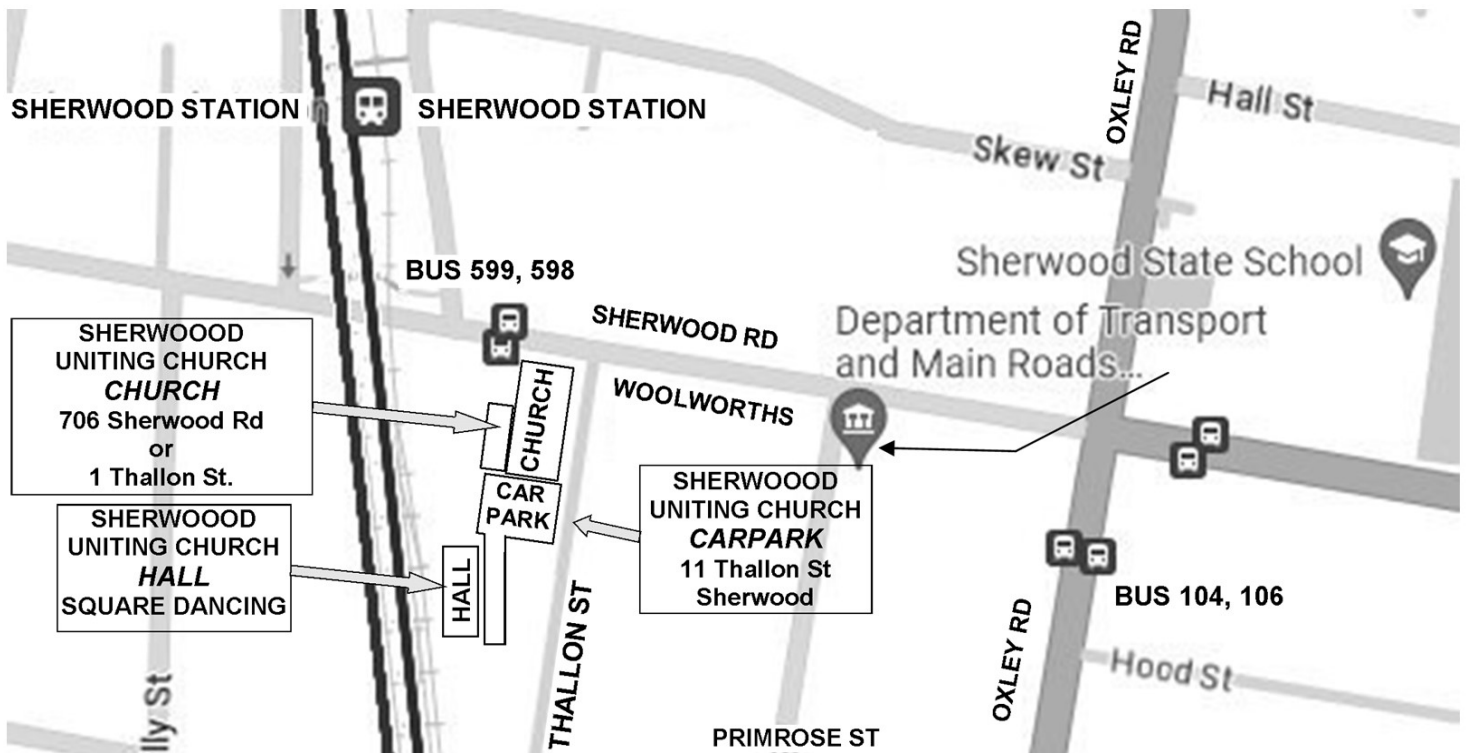

Sherwood Uniting Church Hall, 11 Thallon St., Sherwood.

Carpark sign: "PARKING FOR CHURCH FACILITIES ONLY"

Drive into the carpark towards the timber fence, turn left, angle park opposite the hall.

On foot hall to: - Sherwood station, 300m, - Bus stops, 599 598 120m, 104 106, 320m